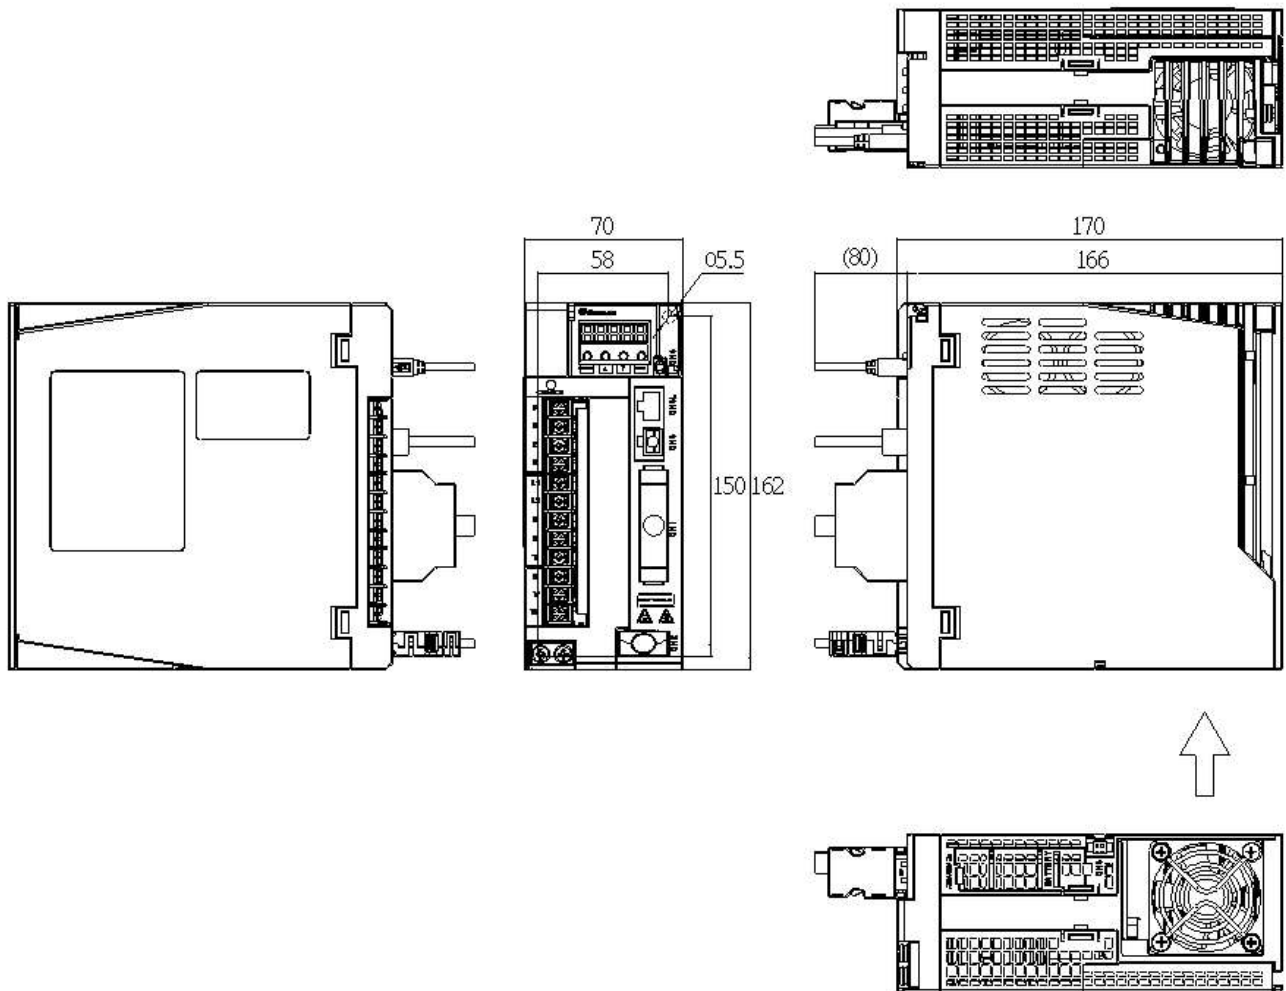

10.2. Drive dimensions

SDE-010A2U, SDE-020A2U, SDE-040A2U (100W, 200W, 400W)

unit[mm]

單位[mm]

*Dimensions of the servo drive may be revised without prior notice.

SDE-075A2U, SDE-100A2U (750W, 1KW)

unit[mm]

單位[mm]

*Dimensions of the servo drive may be revised without prior notice.

SDE-150A2U, SDE-200A2U, SDE-300A2U (1.5KW, 2KW, 3KW)

unit[mm]

單位[mm]

Dimensions of the servo drive may be revised without prior notice.