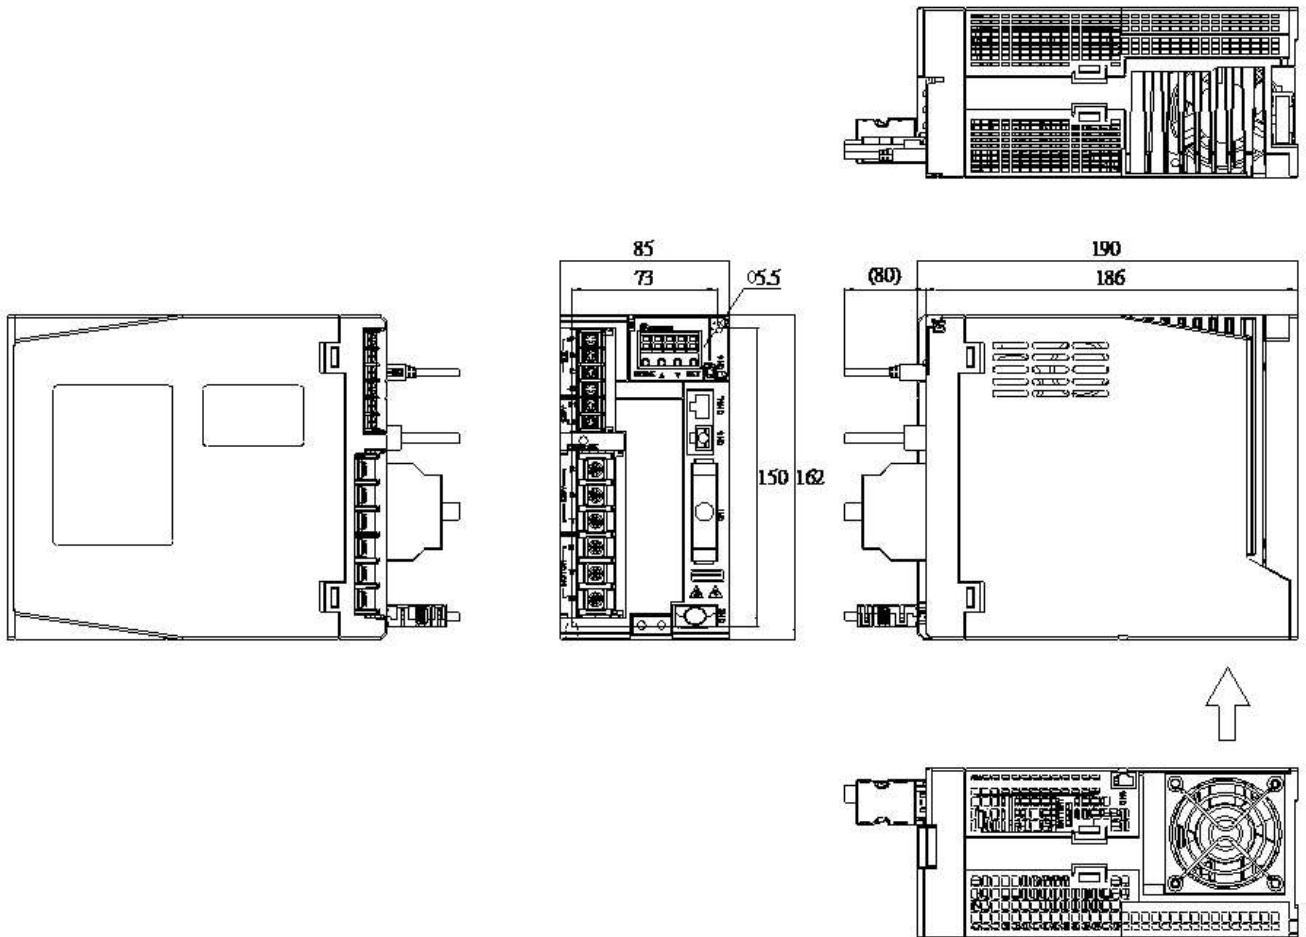

10.2. Drive dimensions

SDE-010A2U, SDE-020A2U, SDE-040A2U (100W, 200W, 400W)

unit[mm]

單位[mm]

*Dimensions of the servo drive may be revised without prior notice.

SDE-075A2U, SDE-100A2U (750W, 1KW)

unit[mm]

單位[mm]

*Dimensions of the servo drive may be revised without prior notice.

SDE-150A2U, SDE-200A2U, SDE-300A2U (1.5KW, 2KW, 3KW)

unit[mm]

單位[mm]

Dimensions of the servo drive may be revised without prior notice.