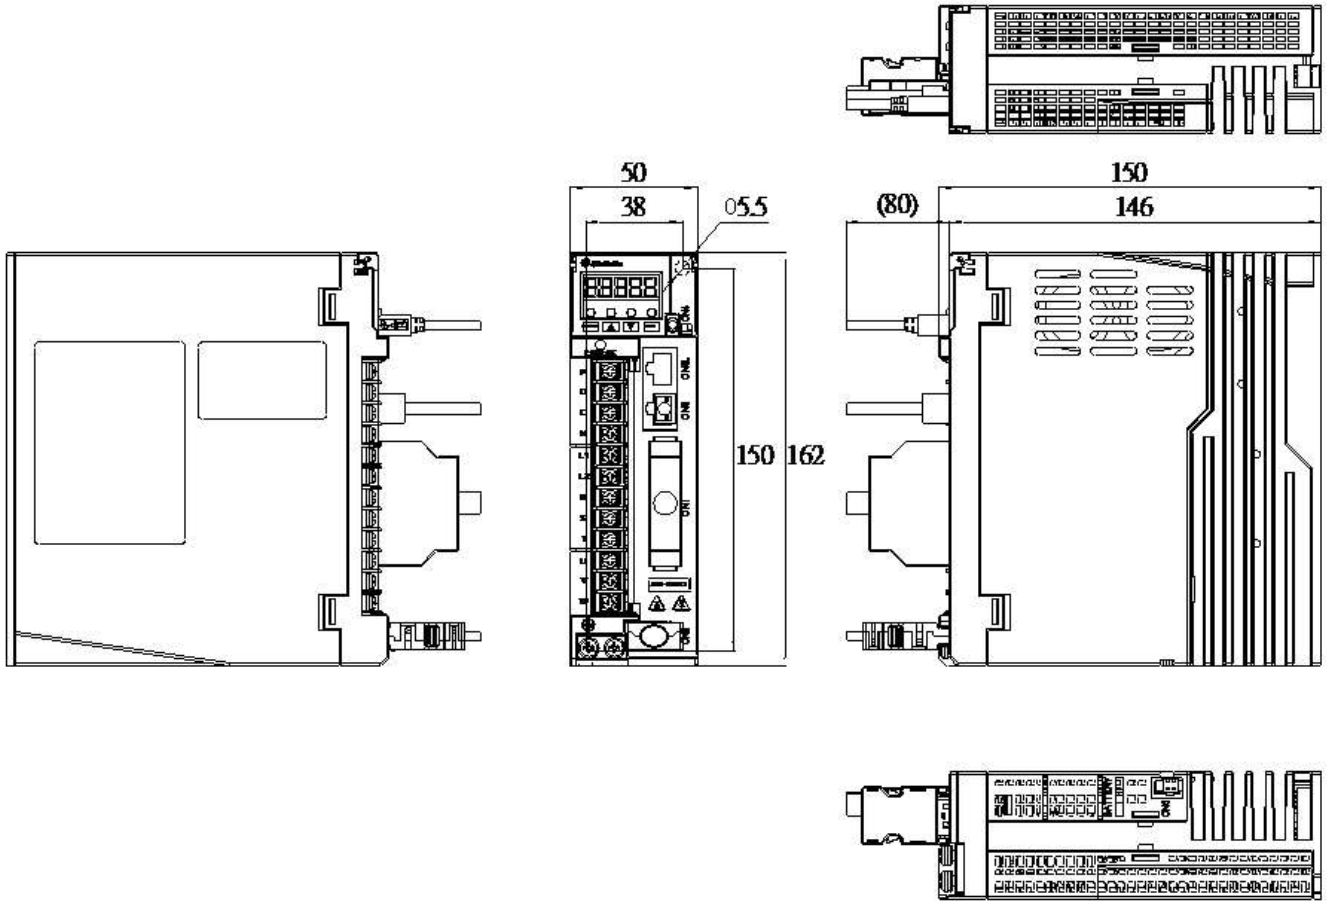

10.2. Drive dimensions

SDE-010A2U, SDE-020A2U, SDE-040A2U (100W, 200W, 400W)

unit[mm]

單位[mm]

*Dimensions of the servo drive may be revised without prior notice.

SDE-075A2U, SDE-100A2U (750W, 1KW)

unit[mm]

單位[mm]

*Dimensions of the servo drive may be revised without prior notice.

SDE-150A2U, SDE-200A2U, SDE-300A2U (1.5KW, 2KW, 3KW)

unit[mm]

單位[mm]

Dimensions of the servo drive may be revised without prior notice.