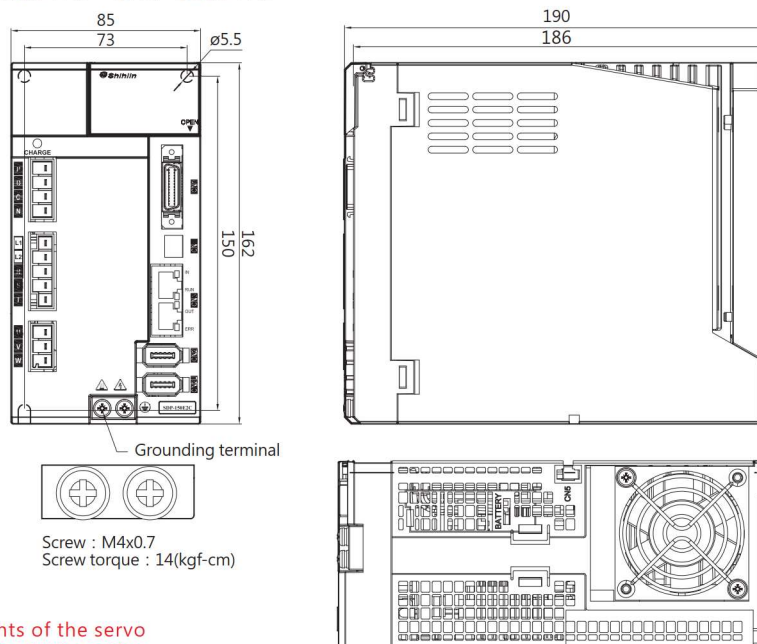

# Servo Drive Dimensions

Unit : mm

## SDP-005E2C、SDP-010E2C、SDP-020E2C、SDP-040E2C

## SDP-075E2C、SDP-100E2C

## SDP-150E2C、SDP-200E2C、SDP-300E2C

Note : Dimensions and weights of the servo drive may be revised without prior notice. Please refer to Shihlin official website.