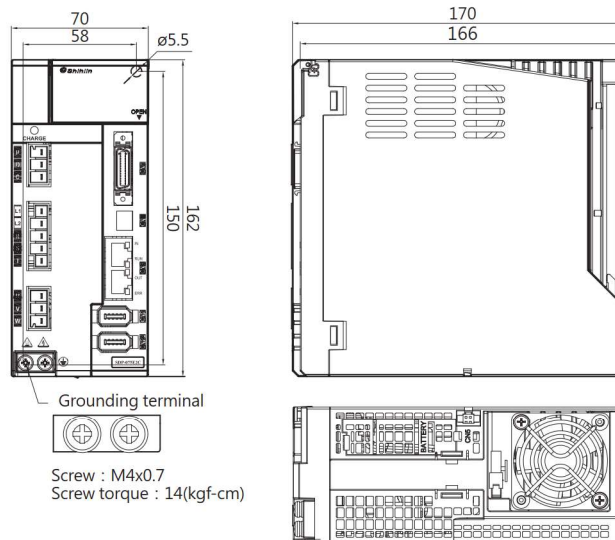

SDP-075E2C、SDP-100E2C