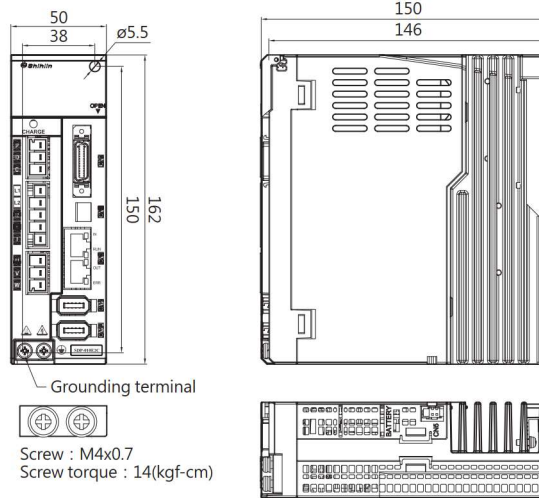

# Servo Drive Dimensions

Unit : mm

## SDP-005E2C、SDP-010E2C、SDP-020E2C、SDP-040E2C

## SDP-075E2C、SDP-100E2C

## SDP-150E2C、SDP-200E2C、SDP-300E2C

Note : Dimensions and weights of the servo drive may be revised without prior notice. Please refer to Shihlin official website.